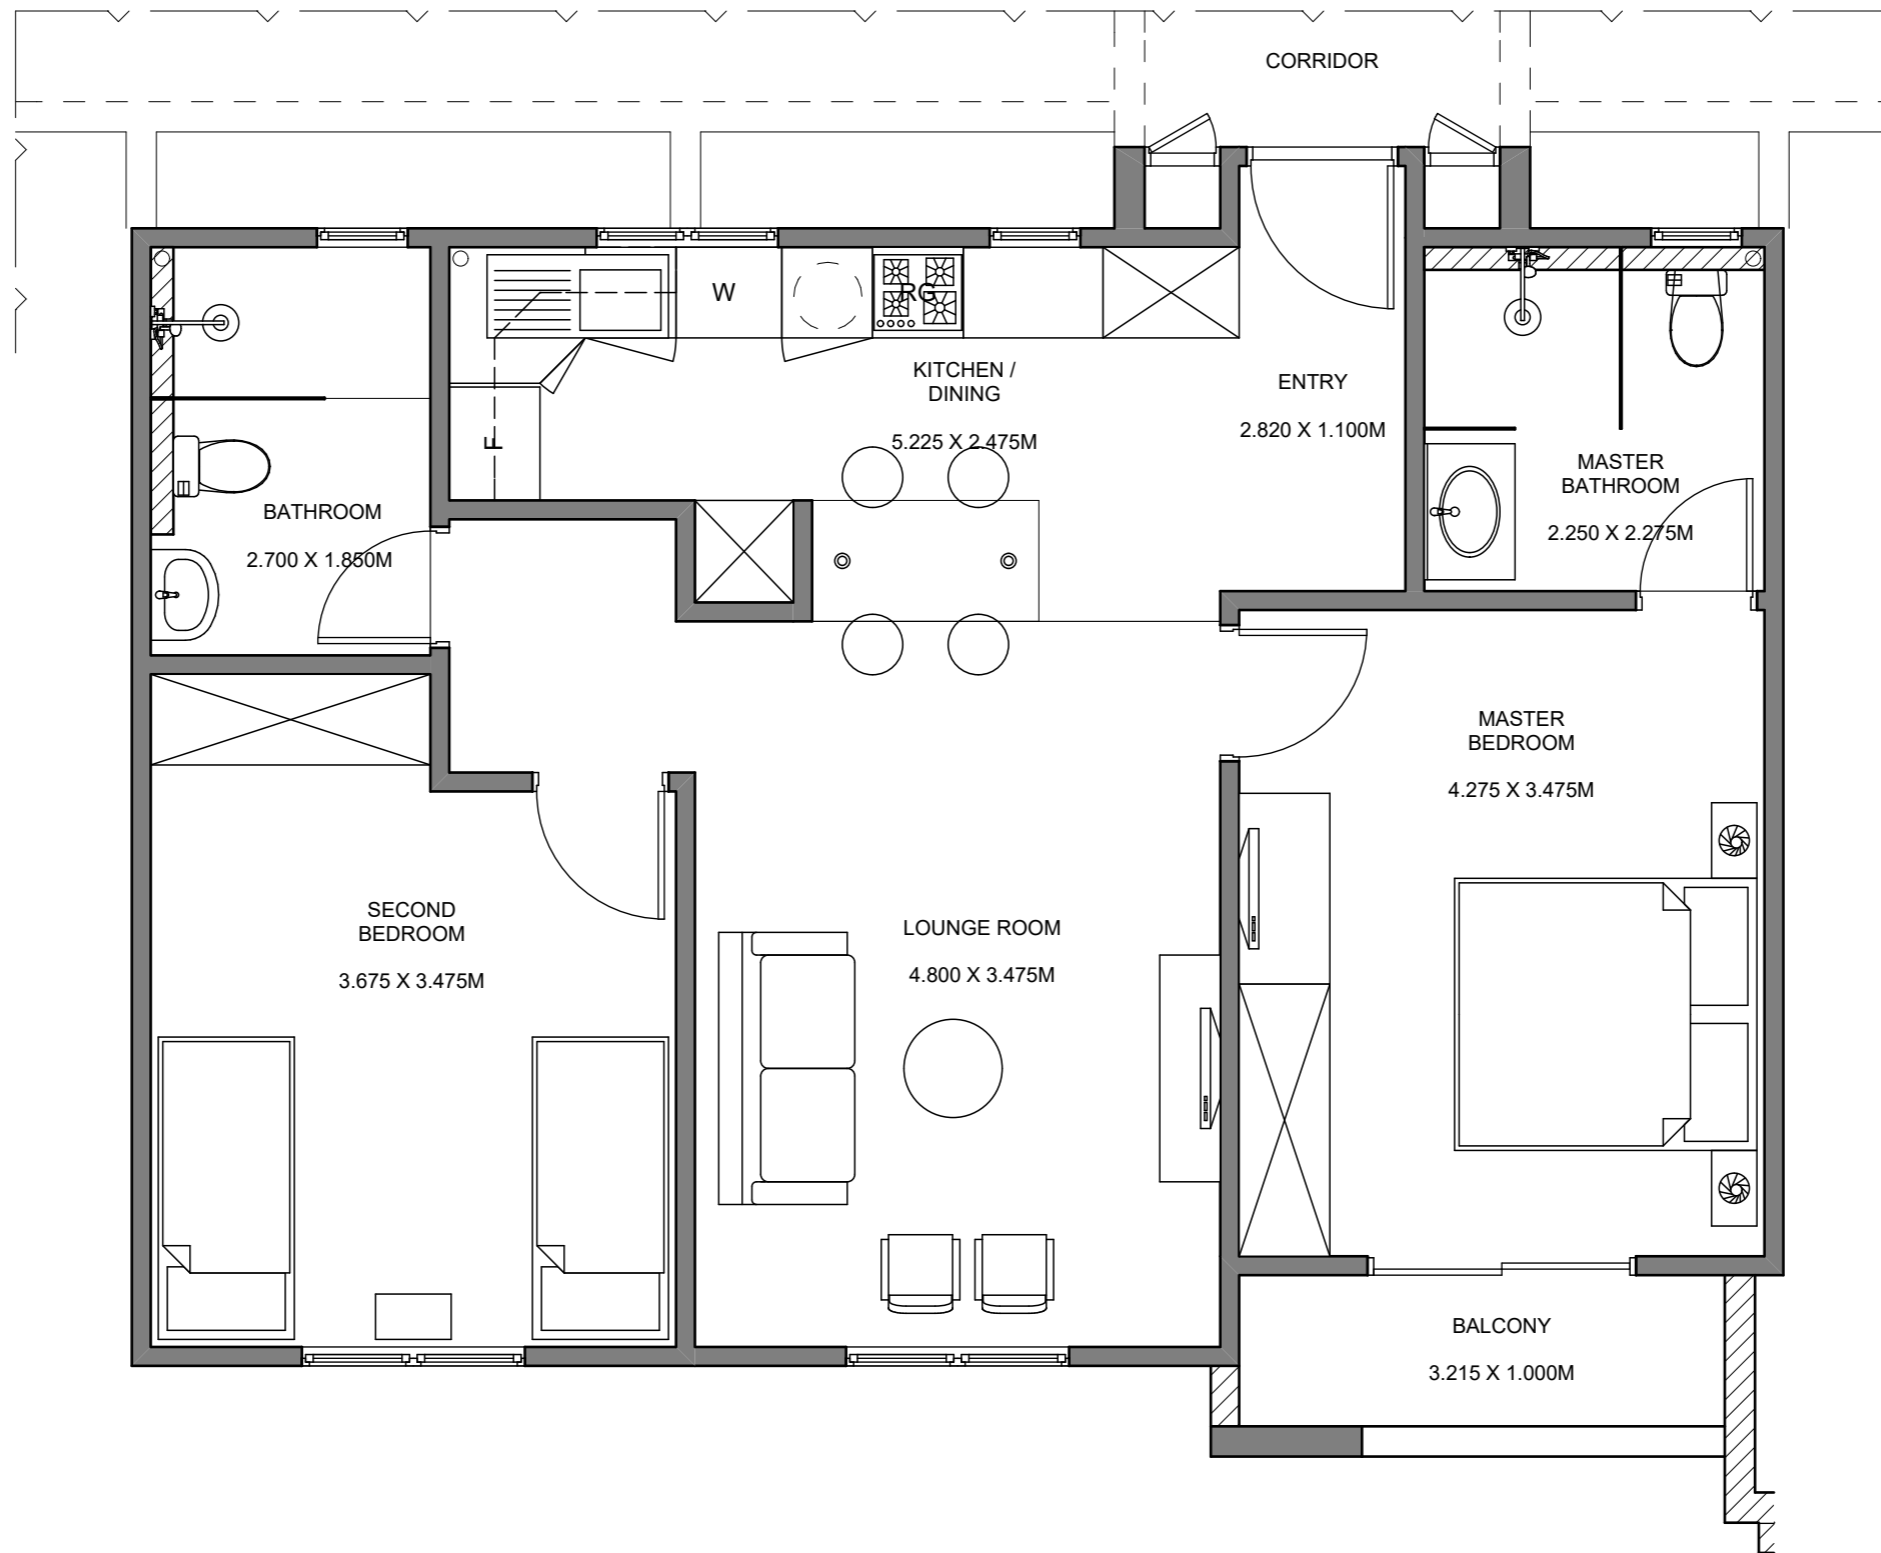

2 Bedroom Apartment with Lounge Room Balcony

1:50

**GROSS ENCLOSED AREA = 77.7 SQM
+ BALCONY (7.5 SQM)**

2 Bedroom Apartment with Garden

1:50

**GROSS ENCLOSED AREA = 77.7 SQM
+ BALCONY (7.5 SQM)**

2 Bedroom Apartment with Extended Bedroom 2 And Master Bedroom Balcony

1:50

**GROSS ENCLOSED AREA = 79.9 SQM
+ BALCONY (4.2 SQM)**

2 Bedroom Apartment with Master Bedroom Balcony

1:50

**GROSS ENCLOSED AREA = 77.7 SQM
+ BALCONY (4.2 SQM)**