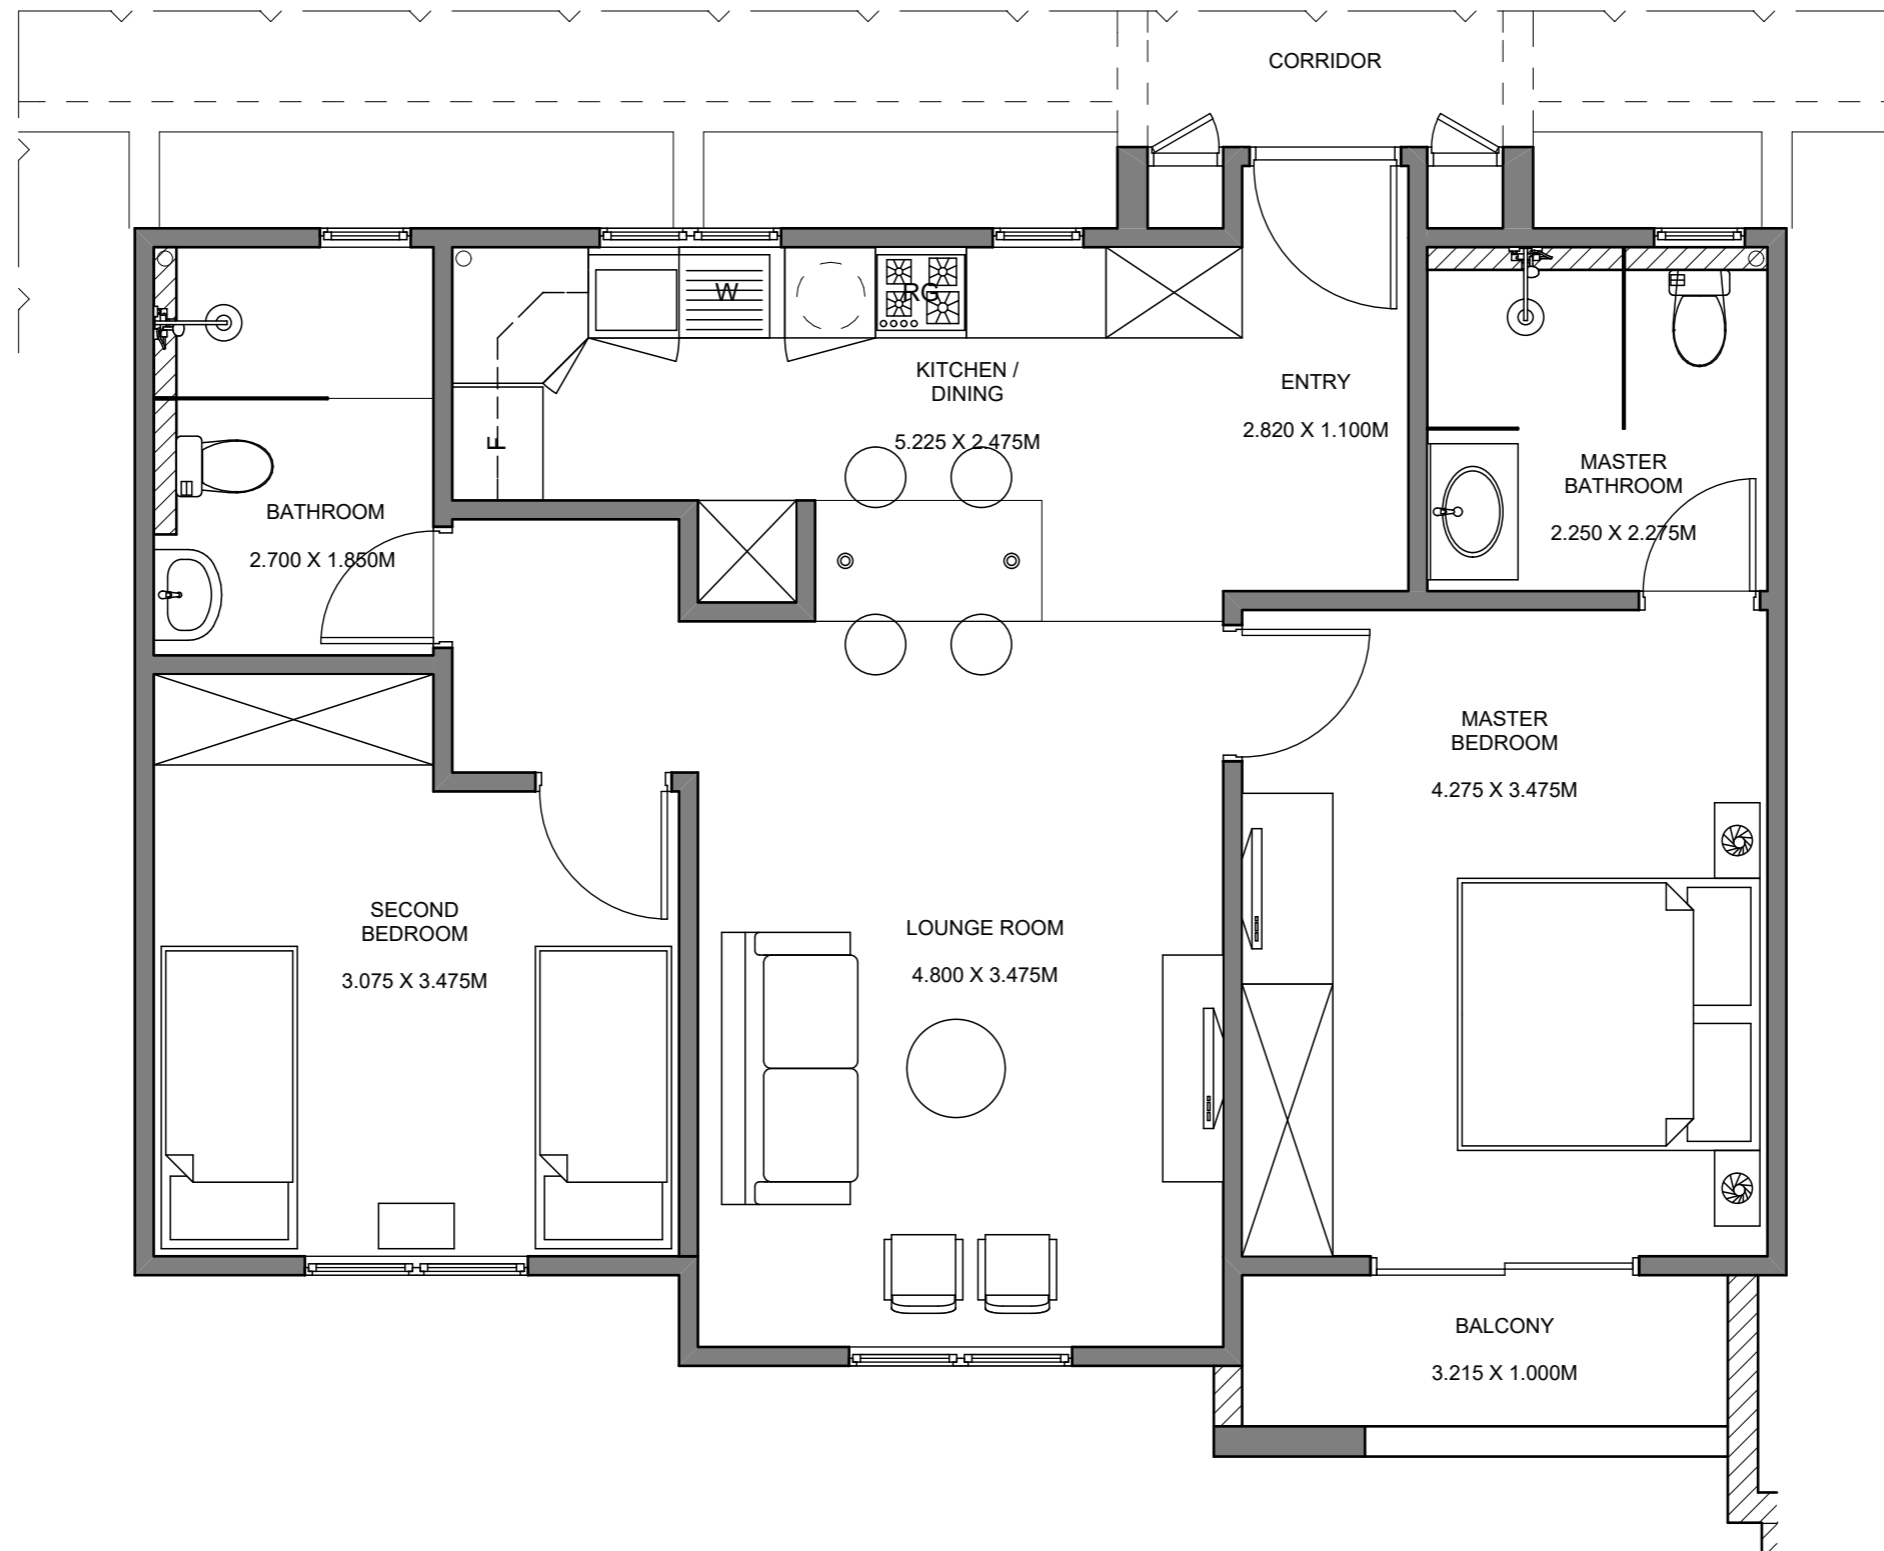

2 Bedroom Apartment with Lounge Room Balcony

1:50

**GROSS ENCLOSED AREA = 77.7 SQM
+ BALCONY (7.5 SQM)**

2 Bedroom Apartment with Garden

1:50

**GROSS ENCLOSED AREA = 77.7 SQM
+ BALCONY (7.5 SQM)**

2 Bedroom Apartment with Extended Bedroom 2 And Master Bedroom Balcony

1:50

**GROSS ENCLOSED AREA = 79.9 SQM
+ BALCONY (4.2 SQM)**

2 Bedroom Apartment with Master Bedroom Balcony

1:50

**GROSS ENCLOSED AREA = 77.7 SQM
+ BALCONY (4.2 SQM)**