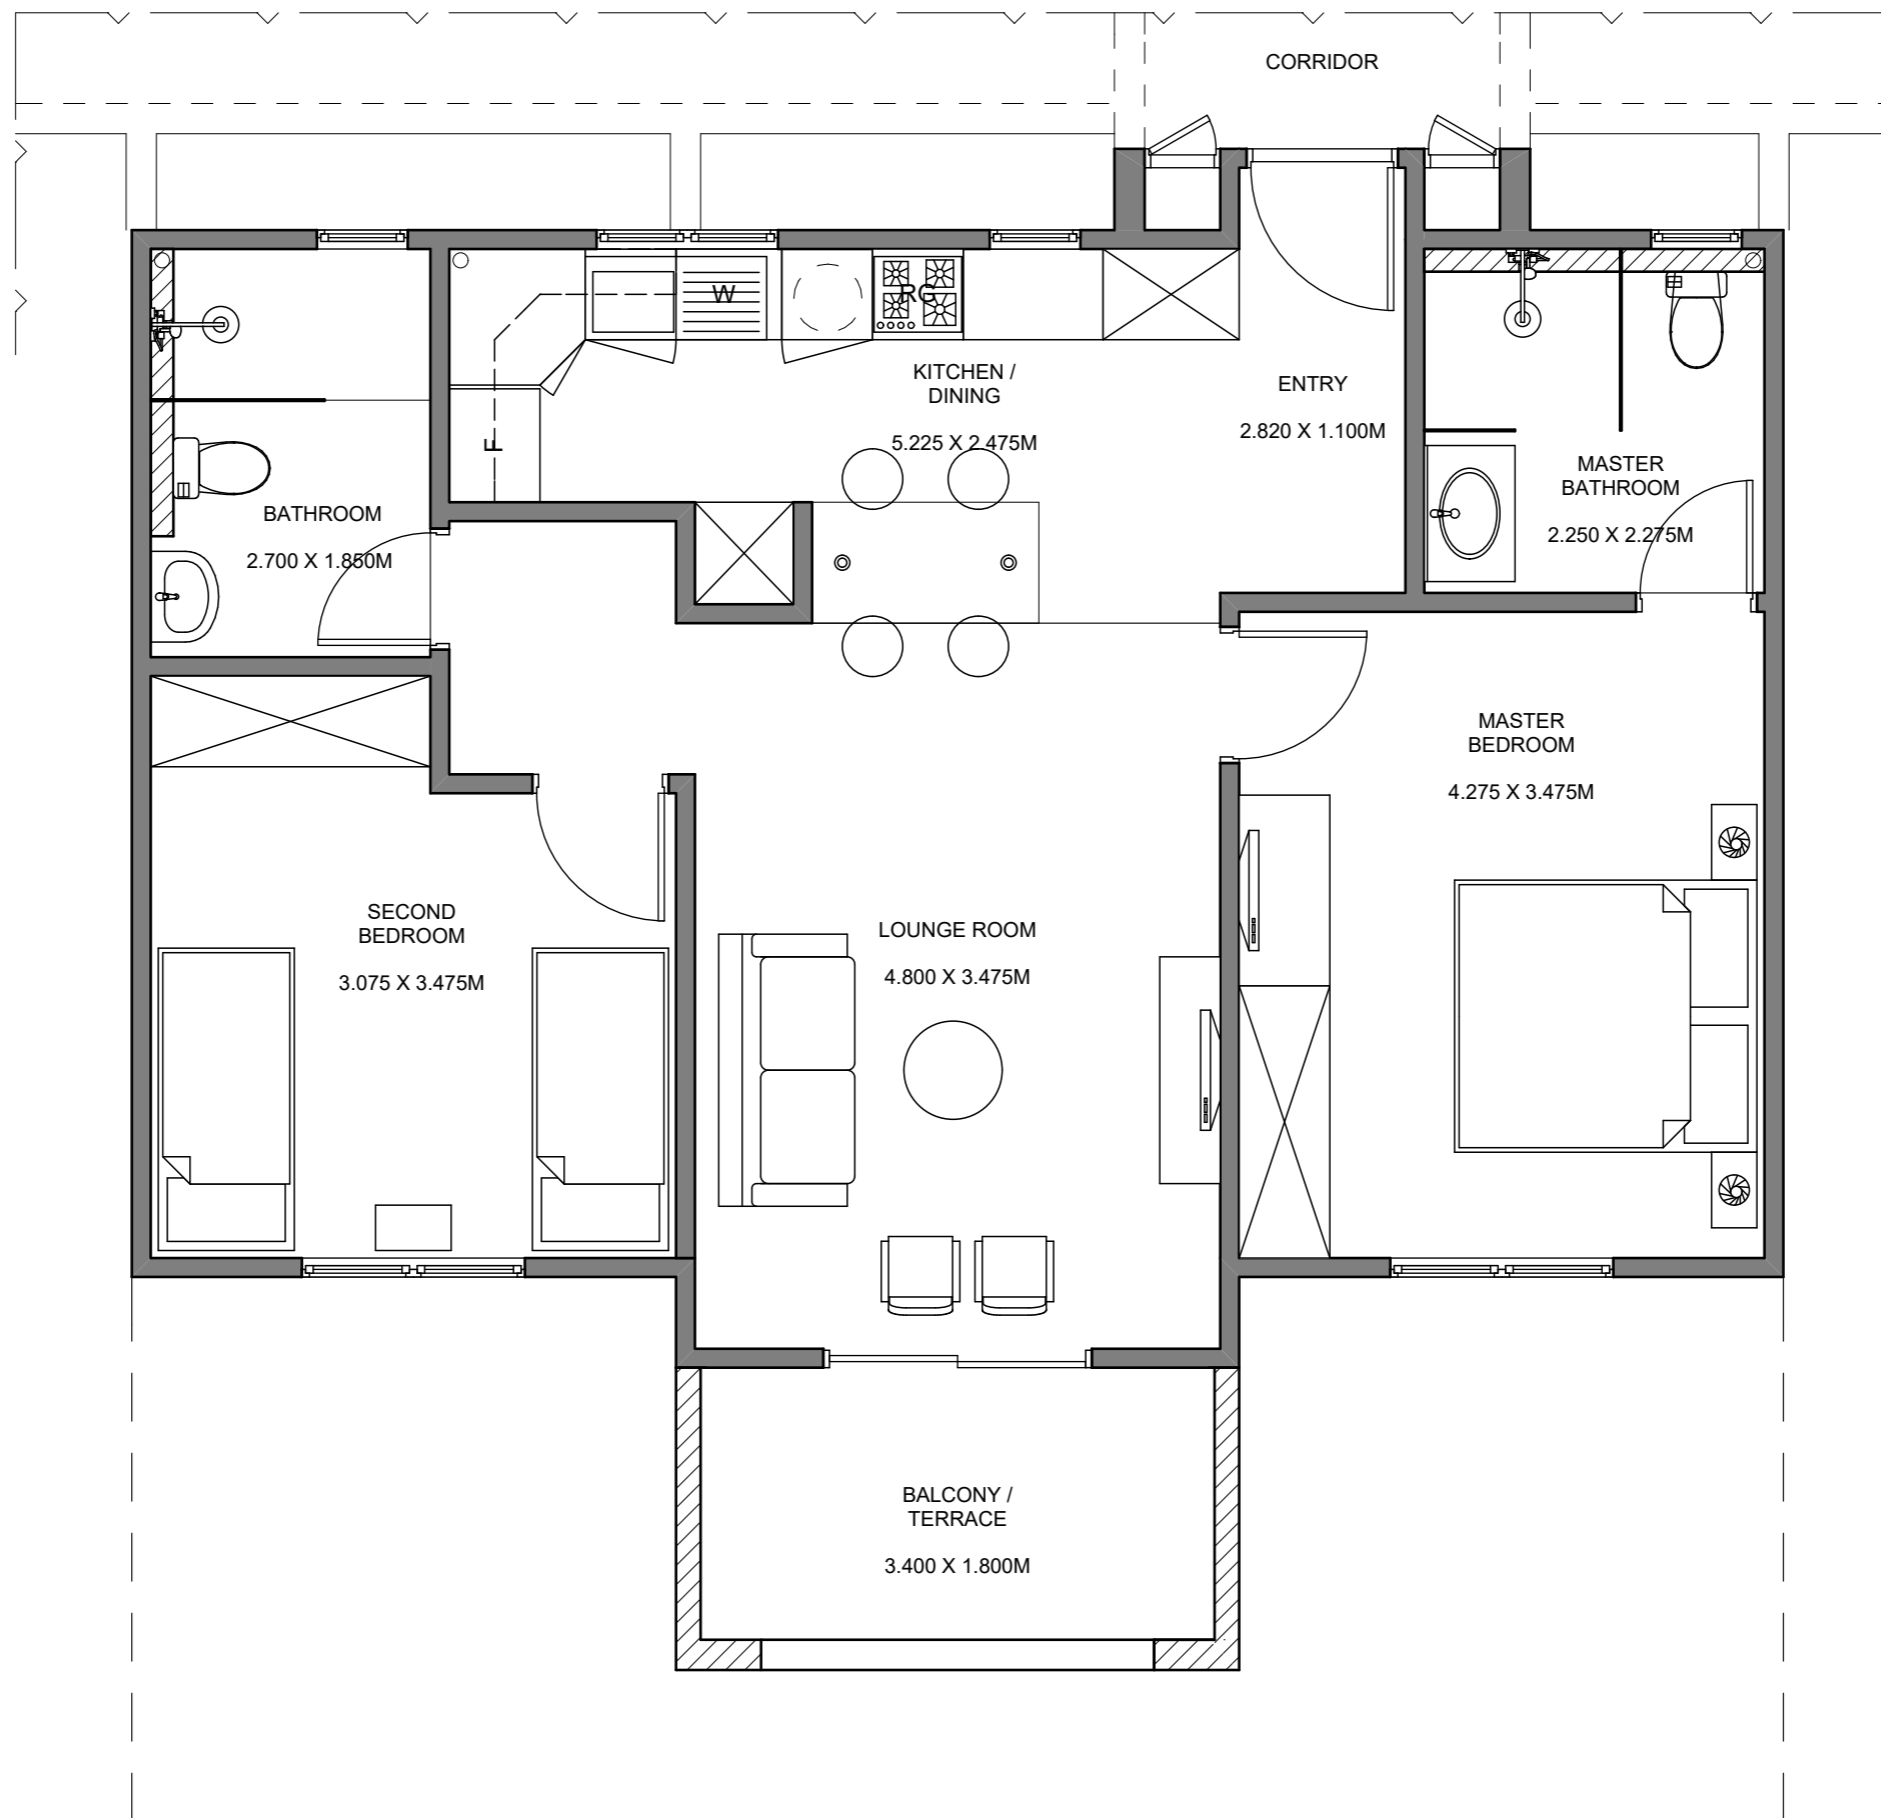

2 Bedroom Apartment with Lounge Room Balcony

1:50

**GROSS ENCLOSED AREA = 77.7 SQM
+ BALCONY (7.5 SQM)**

2 Bedroom Apartment with Garden

1:50

**GROSS ENCLOSED AREA = 77.7 SQM
+ BALCONY (7.5 SQM)**

2 Bedroom Apartment with Extended Bedroom 2 And Master Bedroom Balcony

1:50

**GROSS ENCLOSED AREA = 79.9 SQM
+ BALCONY (4.2 SQM)**

2 Bedroom Apartment with Master Bedroom Balcony

1:50

**GROSS ENCLOSED AREA = 77.7 SQM
+ BALCONY (4.2 SQM)**